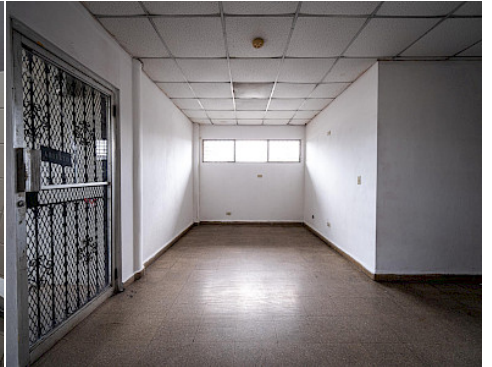

AGUADULCE BUILDING FOR SALE

En Venta

$1,500,000

Ubicación de la propiedad

Provincia	Locations
Distrito	Coclé
Corregimiento	Aguadulce
Barrio	Aguadulce
Calle	VICTORIANO LORENZO Y EDUARDO PESFECHI AGUADULCE

Detalles de la Propiedad

Property ID:	MLS-22786
Listing Type:	En Venta
Property Type:	Edificio
Building | Neighborhood:	VICTORIANO LORENZO Y EDUARDO PESFECHI AGUADULCE
Price:	$1,500,000
Year Built:	2008
Construction Area:	1,745 m²