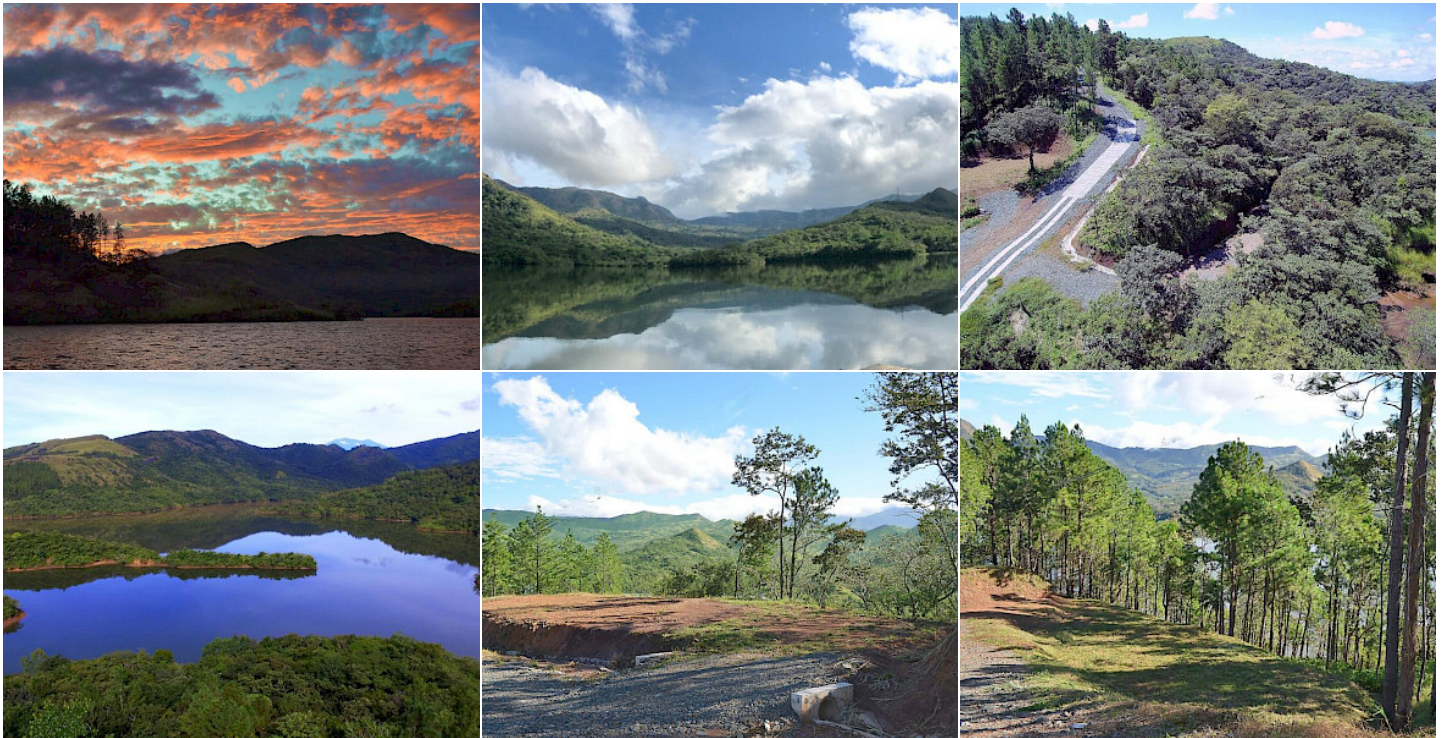

Propiedad junto al lago Gualaca Panamá

En Venta

\$679,000

Ubicación de la propiedad

Detalles de la Propiedad

Provincia	Ubicaciones
Distrito	Chiriqui
Corregimiento	Gualaca
Barrio	Gualaca
Calle	BARRIGON CORREGIMIENTO CABAECRA, DISTRICT OF GUALACA

ID de la Propiedad:	MLS-21476
Tipo de Listado:	En Venta
Tipo de Propiedad:	Terreno
Edificio Barriada:	BARRIGON CORREGIMIENTO CABAECRA, DISTRICT OF GUALACA
Precio:	\$679,000
Tamaño de lote:	38,992 m ²

Propiedad junto al lago Gualaca Panamá

En Venta

\$679,000

Descripción de la propiedad

Wake up to nature's melody on this rare 10-acre lakefront haven near Gualaca, Panama. Enjoy majestic mountain views, lush greenery, and a serene crystal-clear lake at your doorstep. Launch a kayak at sunrise, fish under vibrant skies, or unwind by the water's edge. Build your dream retreat among mature trees and rolling hills, or create a boutique resort or eco-friendly sanctuary. This property offers both privacy and convenience, minutes from essential services and outdoor adventures. With the popularity of Gualaca rising, this unique property is a wise investment. Own your private paradise and endless possibilities—contact us now.