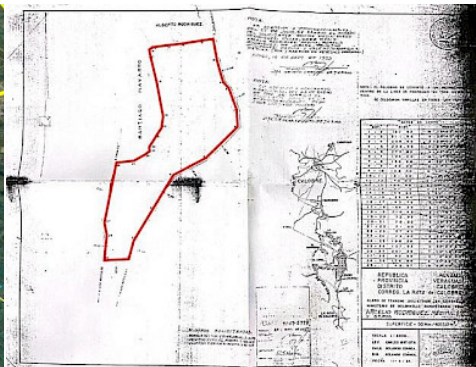

## Ubicación de la propiedad

## Detalles de la Propiedad

Provincia	Locations
Distrito	Veraguas
Corregimiento	Calobre
Barrio	Calobre
Calle	UBICADA A MENOS DE UN KILÓMETRO DE LA VÍA A CALOBRE A MANO IZQUIERDA

Property ID:	MLS-15848
Listing Type:	En Venta
Property Type:	Farm
Building   Neighborhood:	UBICADA A MENOS DE UN KILÓMETRO DE LA VÍA A CALOBRE A MANO IZQUIERDA
Price:	\$165,000
Year Built:	1994
Lot Size:	504,050 m <sup>2</sup>
Construction Area:	504,050 m <sup>2</sup>

### Descripción de la propiedad

---

This farm, located in La Raya de Calobre, Veraguas, is ideal for agricultural development, especially for sugarcane cultivation and other crops. The property features gently rolling terrain that facilitates mechanized farming and optimizes productivity. Additionally, a stream runs along its rear boundary, providing a significant advantage for water access and supporting agricultural activities. This is an excellent opportunity for investors or producers seeking a functional farm with strong production potential in a region with a long agricultural tradition.