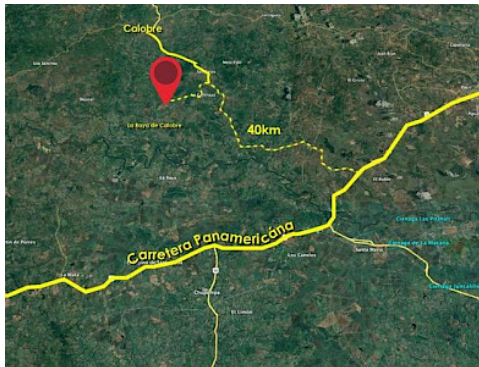

## Ubicación de la propiedad

## Detalles de la Propiedad

Provincia	Locations
Distrito	Veraguas
Corregimiento	Calobre
Barrio	Calobre
Calle	UBICADA A MENOS DE UN KILÓMETRO DE LA VÍA A CALOBRE A MANO IZQUIERDA

Property ID:	MLS-15848
Listing Type:	En Venta
Property Type:	Farm
Building   Neighborhood:	UBICADA A MENOS DE UN KILÓMETRO DE LA VÍA A CALOBRE A MANO IZQUIERDA
Price:	\$165,000
Year Built:	1994
Lot Size:	504,050 m <sup>2</sup>
Construction Area:	504,050 m <sup>2</sup>

### Descripción de la propiedad

---

This farm, located in La Raya de Calobre, Veraguas, is ideal for agricultural development, especially for sugarcane cultivation and other crops. The property features gently rolling terrain that facilitates mechanized farming and optimizes productivity. Additionally, a stream runs along its rear boundary, providing a significant advantage for water access and supporting agricultural activities. This is an excellent opportunity for investors or producers seeking a functional farm with strong production potential in a region with a long agricultural tradition.