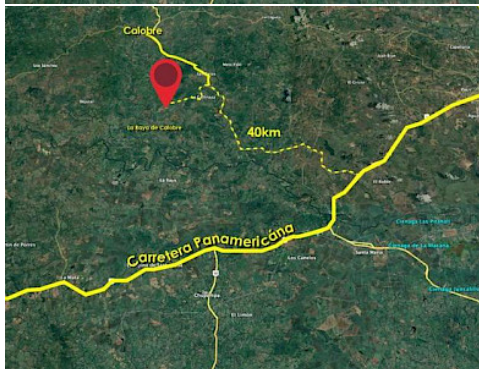

## Ubicación de la propiedad

## Detalles de la Propiedad

Provincia	Locations
Distrito	Veraguas
Corregimiento	Calobre
Barrio	Calobre
Calle	UBICADA A MENOS DE UN KILÓMETRO DE LA VÍA A CALOBRE A MANO IZQUIERDA

Property ID:	MLS-15848
Listing Type:	En Venta
Property Type:	Farm
Building   Neighborhood:	UBICADA A MENOS DE UN KILÓMETRO DE LA VÍA A CALOBRE A MANO IZQUIERDA
Price:	\$165,000
Year Built:	1994
Lot Size:	504,050 m <sup>2</sup>
Construction Area:	504,050 m <sup>2</sup>

### Descripción de la propiedad

---

This farm, located in La Raya de Calobre, Veraguas, is ideal for agricultural development, especially for sugarcane cultivation and other crops. The property features gently rolling terrain that facilitates mechanized farming and optimizes productivity. Additionally, a stream runs along its rear boundary, providing a significant advantage for water access and supporting agricultural activities. This is an excellent opportunity for investors or producers seeking a functional farm with strong production potential in a region with a long agricultural tradition.